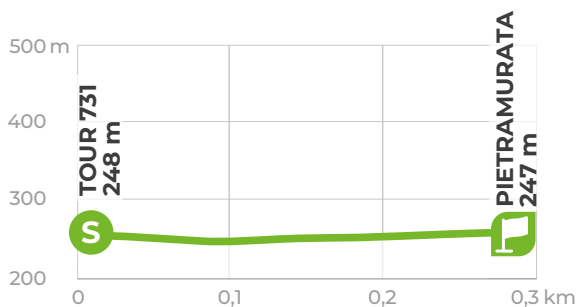

Design and cartography 2024 | max2.at

MTB

If you don't want to do the whole route of the 731. Anello Garda Sarca, there's a shortcut at Pietramurata.

This cuts the distance down to 59.4 km and still provides an absolutely wonderful day out.

Get your GPX

Scan!

Click!

0,3 km

3 m

112 NUMERO EMERGENZA
NOTRUF
EMERGENCY NUMBER